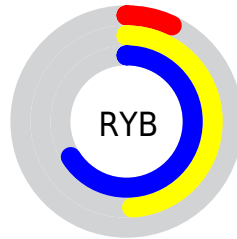

- Red (7%)
- Yellow (49%)
- Blue (66%)