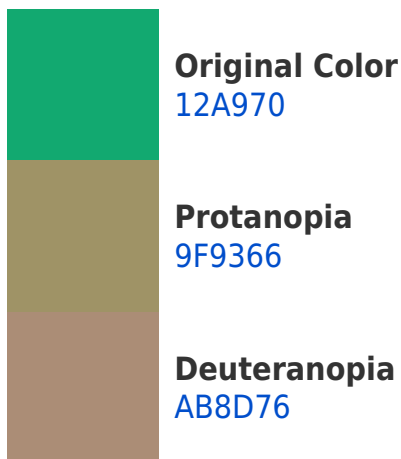

White Background

This preview shows how the Hex color 12A970 looks on a white background.

Color Contrast Check

Large Text (above 18pt) WCAG AA ✓ Pass

Any Text WCAG AA × Fail

Large Text (above 18pt) WCAG AAA × Fail

Hex 12A970 Background

This preview shows how black text looks on a background with the Hex color 12A970.

This preview shows how white text looks on a background with the Hex color 12A970.

Color Blindness Simulation

Color vision deficiency is a very complex topic, and I could not describe the different causes any better than Wikipedia does, so if you want to learn more, you should check out their [article about color blindness](#).

Dichromacy

Trichromacy

Original Color
12A970

Protanomaly
6C9B6A

Deuteranomaly
739774

Tritanomaly
2DA497

Monochromacy

Original Color
12A970