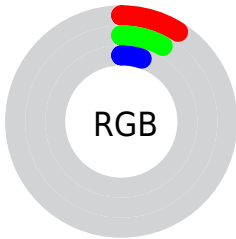

Distribution

Red (9%)

Green (8%)

Blue (5%)