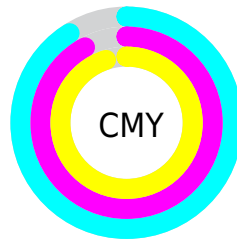

## Conversions Part 2

| <b>Format</b>                       | <b>Color</b>                                 |
|-------------------------------------|--|
| <a href="#">RYB</a>                 | <a href="#">18, 24, 14</a>                   |
| Decimal                             | <a href="#">1578254</a>                      |
| CIELab                              | <a href="#">6.89, -0.01, 4.37</a>            |
| CIElCh                              | <a href="#">7, 4.370, 90.190</a>             |
| Yxy                                 | <a href="#">0.7622, 0.3601,<br/>0.3791</a>   |
| Android<br>(android.graphics.Color) | <a href="#">4279768334<br/>(0xFF18150E)</a>  |
| YUV                                 | <a href="#">21.0990, -3.4998,<br/>2.5442</a> |
| Hunter-Lab                          | <a href="#">8.7306, -0.4736,<br/>2.5500</a>  |

# Details

The Hex color **18150E** is a dark color, and the websafe version is hex **000000**. A complement of this color would be **0E1118**, and the grayscale version is **151515**.

A 20% lighter version of the original color is **423F39**, and **000000** is the 20% darker color. If you saturate the color by 10%, you get **18140C**, and if you desaturate by 10%, it is **181610**.

# Distribution

Red (9%)

Green (8%)

Blue (5%)

Red (7%)

Yellow (9%)

Blue (5%)

Cyan (0%)

Magenta (12%)

Yellow (42%)

Black (91%)

Cyan (91%)

Magenta (92%)

Yellow (95%)