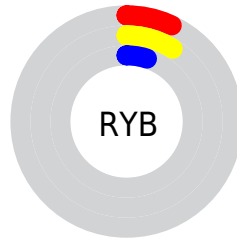

## Conversions Part 2

| <b>Format</b>                       | <b>Color</b>                                 |
|-------------------------------------|--|
| <a href="#">RYB</a>                 | <a href="#">18, 24, 14</a>                   |
| Decimal                             | <a href="#">1578254</a>                      |
| CIELab                              | <a href="#">6.89, -0.01, 4.37</a>            |
| CIElCh                              | <a href="#">7, 4.370, 90.190</a>             |
| Yxy                                 | <a href="#">0.7622, 0.3601,<br/>0.3791</a>   |
| Android<br>(android.graphics.Color) | <a href="#">4279768334<br/>(0xFF18150E)</a>  |
| YUV                                 | <a href="#">21.0990, -3.4998,<br/>2.5442</a> |
| Hunter-Lab                          | <a href="#">8.7306, -0.4736,<br/>2.5500</a>  |

# Details

The Hex color **18150E** is a dark color, and the websafe version is hex **000000**. A complement of this color would be **0E1118**, and the grayscale version is **151515**.

A 20% lighter version of the original color is **423F39**, and **000000** is the 20% darker color. If you saturate the color by 10%, you get **18140C**, and if you desaturate by 10%, it is **181610**.

# Distribution

Red (9%)

Green (8%)

Blue (5%)

Red (7%)

Yellow (9%)

Blue (5%)

Cyan (0%)