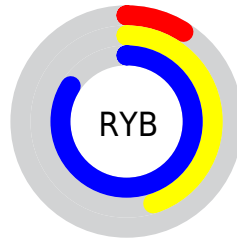

- Red (9%)
- Yellow (45%)
- Blue (84%)