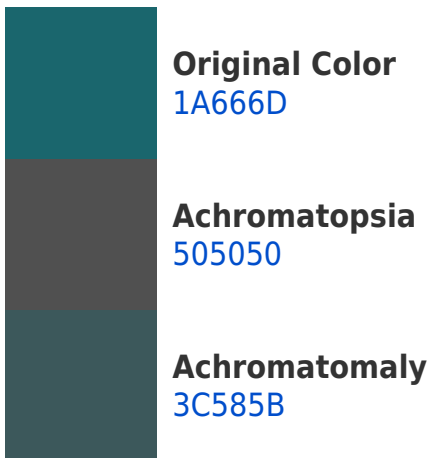

Details

The Hex color **1A666D** is a dark color, and the websafe version is hex **006666**. A complement of this color would be **6D211A**, and the grayscale version is **505050**.

A 20% lighter version of the original color is **5499A0**, and **00373E** is the 20% darker color. If you saturate the color by 10%, you get **0F656D**, and if you desaturate by 10%, it is **25676D**.

Hex 1A666D Background

This preview shows how black text looks on a background with the Hex color 1A666D.

This preview shows how white text looks on a background with the Hex color 1A666D.

Color Blindness Simulation

Dichromacy

Tritanopia
1B666E

Trichromacy

Monochromacy

CSS Examples

Text

The CSS property to change the color of the text to Hex 1A666D is called "color". The color property can be set on classes, ids or directly on the HTML element.

This example shows how text in the color #1A666D looks like.

```
.text, #text, p{  
    color:#1A666D  
}
```

If you want to add a text shadow in that color use the text-shadow property, you can generate a text shadow directly with our [CSS Text Shadow Generator](#).