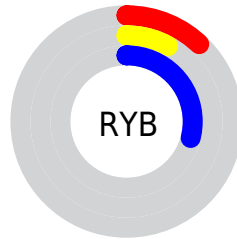

## Conversions Part 2

| <b>Format</b>                       | <b>Color</b>                  |
|-------------------------------------|-------------------------------|
| <b>R<sub>YB</sub></b>               | 30, 21, 74                    |
| Decimal                             | 1971530                       |
| CIE <sub>Lab</sub>                  | 11.32, 21.17, -31.55          |
| CIE <sub>LCh</sub>                  | 11, 37.995, 303.868           |
| Yxy                                 | 1.3068, 0.2046,<br>0.1311     |
| Android<br>(android.graphics.Color) | 4280161610<br>(0xFF1E154A)    |
| YUV                                 | 29.7330, 21.8236,<br>0.2342   |
| Hunter-Lab                          | 11.4314, 11.8436,<br>-26.3505 |

# Details

The Hex color **1E154A** is a dark color, and the websafe version is hex **000033**. A complement of this color would be **414A15**, and the grayscale version is **1E1E1E**.

A 20% lighter version of the original color is **4F407B**, and **00021D** is the 20% darker color. If you saturate the color by 10%, you get **180E4A**, and if you desaturate by 10%, it is **241C4A**.

# Distribution

-  Red (12%)
-  Green (8%)
-  Blue (29%)

-  Red (12%)
-  Yellow (8%)
-  Blue (29%)

-  Cyan (59%)
-  Magenta (72%)
-  Yellow (0%)
-  Black (71%)

-  Cyan (88%)
-  Magenta (92%)
-  Yellow (71%)

# Brightness & Saturation Gradients

These gradients show how the Hex color 1E154A changes by changing the brightness by 10 percent. The first figure shows a shift by +10% for each color and the second figure -10%.