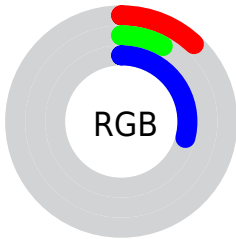

## Conversions Part 1

| <b>Format</b> | <b>Color</b>               |
|---------------|----------------------------|
| Hex           | 1E154A                     |
| RGB           | 30, 21, 74                 |
| RGB Percent   | 12%, 8%, 29%               |
| CMY           | 0.8824, 0.9176, 0.7098     |
| CMYK          | 0.59, 0.72, 0.00, 0.71     |
| HSL           | 250°, 56%, 19%             |
| HSV           | 250°, 72%, 29%             |
| XYZ           | 2.0396, 1.3068, 6.6233     |
| YIQ           | 29.7330, -11.6490, 18.3910 |

## Conversions Part 2

| <b>Format</b>                       | <b>Color</b>                  |
|-------------------------------------|-------------------------------|
| <b>R<sub>YB</sub></b>               | 30, 21, 74                    |
| Decimal                             | 1971530                       |
| CIE <sub>Lab</sub>                  | 11.32, 21.17, -31.55          |
| CIE <sub>LCh</sub>                  | 11, 37.995, 303.868           |
| Yxy                                 | 1.3068, 0.2046,<br>0.1311     |
| Android<br>(android.graphics.Color) | 4280161610<br>(0xFF1E154A)    |
| YUV                                 | 29.7330, 21.8236,<br>0.2342   |
| Hunter-Lab                          | 11.4314, 11.8436,<br>-26.3505 |

# Details

The Hex color **1E154A** is a dark color, and the websafe version is hex **000033**. A complement of this color would be **414A15**, and the grayscale version is **1E1E1E**.

A 20% lighter version of the original color is **4F407B**, and **00021D** is the 20% darker color. If you saturate the color by 10%, you get **180E4A**, and if you desaturate by 10%, it is **241C4A**.

# Distribution

-  Red (12%)
-  Green (8%)
-  Blue (29%)

-  Red (12%)
-  Yellow (8%)
-  Blue (29%)

-  Cyan (59%)
-  Magenta (72%)
-  Yellow (0%)
-  Black (71%)

-  Cyan (88%)
-  Magenta (92%)
-  Yellow (71%)