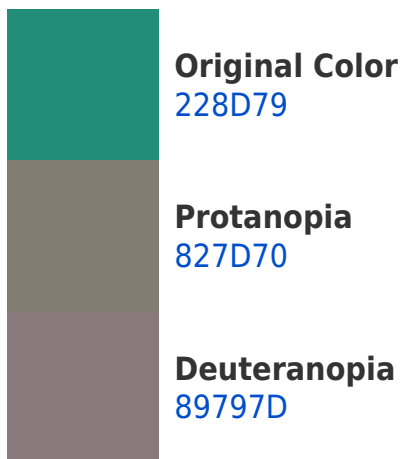

White Background

This preview shows how the Hex color 228D79 looks on a white background.

Color Contrast Check

Large Text (above 18pt) WCAG AA ✓ Pass

Any Text WCAG AA × Fail

Large Text (above 18pt) WCAG AAA × Fail

Hex 228D79 Background

This preview shows how black text looks on a background with the Hex color 228D79.

This preview shows how white text looks on a background with the Hex color 228D79.

Color Blindness Simulation

Dichromacy

Tritanopia
328994

Trichromacy

Original Color
228D79

Protanomaly
5F8373

Deuteranomaly
64807C

Tritanomaly
2C8A8A

Monochromacy

Original Color
228D79

Achromatopsia
6B6B6B

Achromatomaly
507770

CSS Examples

Text

The CSS property to change the color of the text to Hex 228D79 is called "color". The color property can be set on classes, ids or directly on the HTML element.