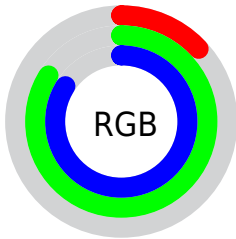

Distribution

- Red (13%)
- Green (84%)
- Blue (84%)