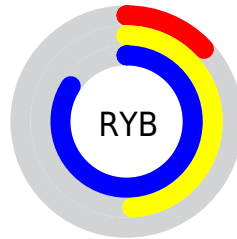

- Red (13%)
- Yellow (49%)
- Blue (84%)