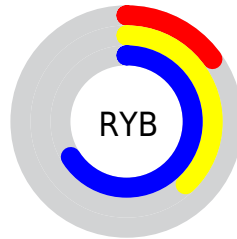

Converting Colors

Hex(2598A9)

Have a look what the booklet for
Hex(2598A9) contains.

Hex(2598A9)	3
<i>Conversions</i>	4
<i>Details</i>	6
<i>Harmonies</i>	11
<i>Previews</i>	23
<i>Color Blindness Simulation</i>	26
<i>CSS Examples</i>	29

Conversions

Conversions Part 2

Format	Color
R_{YB}	37, 98, 169
Decimal	2463913
CIE _{Lab}	57.76, -24.82, -17.82
CIE _{LCh}	58, 30.551, 215.673
Yxy	25.7144, 0.2218, 0.2978
Android (android.graphics.Color)	4280653993 (0xFF2598A9)
YUV	119.5530, 24.3774, -72.3990
Hunter-Lab	50.7093, -21.3229, -13.0142

Details

The Hex color **2598A9** is a dark color, and the websafe version is hex **339999**. A complement of this color would be **A93625**, and the grayscale version is **777777**.

A 20% lighter version of the original color is **69CFE0**, and **006575** is the 20% darker color. If you saturate the color by 10%, you get **1496A9**, and if you desaturate by 10%, it is **369AA9**.

Distribution

- Red (15%)
- Green (60%)
- Blue (66%)

- Red (15%)
- Yellow (38%)
- Blue (66%)

- Cyan (78%)
- Magenta (10%)
- Yellow (0%)
- Black (34%)

- Cyan (85%)
- Magenta (40%)
- Yellow (34%)

Brightness & Saturation Gradients