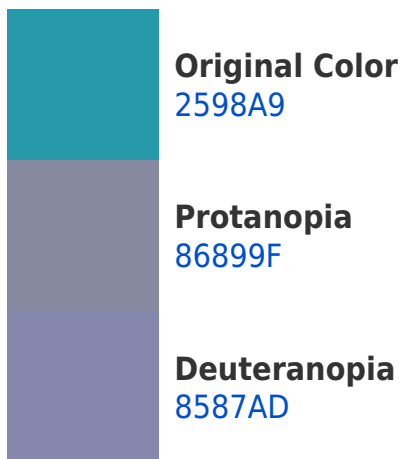

Color Blindness Simulation

Color vision deficiency is a very complex topic, and I could not describe the different causes any better than Wikipedia does, so if you want to learn more, you should check out their [article about color blindness](#).

Dichromacy