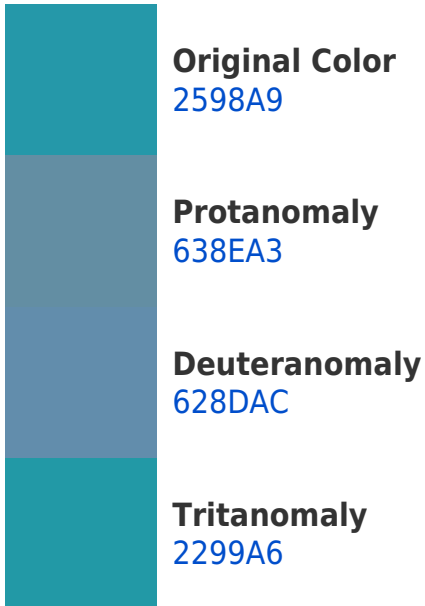

940081

140012

Previews

White Background

This preview shows how the Hex color 2598A9 looks on a white background.

Color Contrast Check

Large Text (above 18pt) WCAG AA ✓ Pass

Any Text WCAG AA × Fail

Any Text WCAG AA ✓ Pass

Large Text (above 18pt) WCAG AAA ✓ Pass

Any Text WCAG AAA × Fail

If you want to check with other color combinations, try the [Color Contrast Checker](#).

Hex 2598A9 Background

This preview shows how black text looks on a background with the Hex color 2598A9.

This preview shows how white text looks on a background with the Hex color 2598A9.

Color Blindness Simulation

Color vision deficiency is a very complex topic, and I could not describe the different causes any better than Wikipedia does, so if you want to learn more, you should check out their [article about color blindness](#).

Dichromacy

Tritanopia
2199A5

Trichromacy

Monochromacy

CSS Examples

Text

The CSS property to change the color of the text to Hex 2598A9 is called "color". The color property can be set on classes, ids or directly on the HTML element.