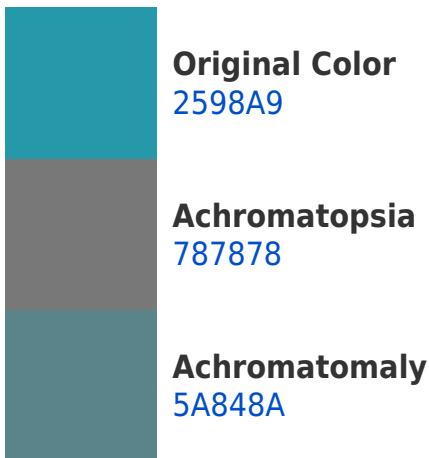

940081

140012

Previews

White Background

This preview shows how the Hex color 2598A9 looks on a white background.

Color Contrast Check

Large Text (above 18pt) WCAG AA ✓ Pass

Any Text WCAG AA × Fail

This preview shows how white text looks on a background with the Hex color 2598A9.

Color Blindness Simulation

Color vision deficiency is a very complex topic, and I could not describe the different causes any better than Wikipedia does, so if you want to learn more, you should check out their [article about color blindness](#).

Dichromacy

Tritanopia
2199A5

Trichromacy

Monochromacy

CSS Examples

Text

The CSS property to change the color of the text to Hex 2598A9 is called "color". The color property can be set on classes, ids or directly on the HTML element.

This example shows how text in the color #2598A9 looks like.

```
.text, #text, p{  
    color:#2598A9  
}
```

If you want to add a text shadow in that color use the text-shadow property, you can generate a text shadow directly with our [CSS Text Shadow Generator](#).