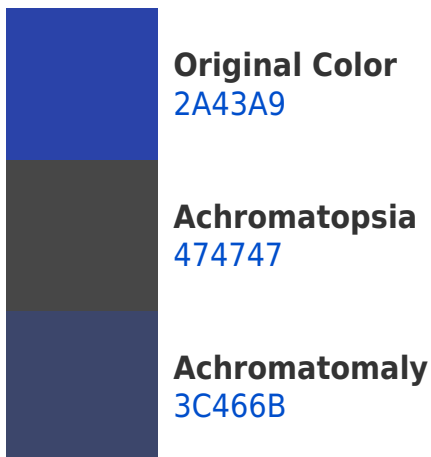

94001D

140004

Previews

White Background

This preview shows how the Hex color 2A43A9 looks on a white background.

Color Contrast Check

Large Text (above 18pt) WCAG AA ✓ Pass

Any Text WCAG AA ✓ Pass

If you want to check with other color combinations, try the [Color Contrast Checker](#).

Hex 2A43A9 Background

This preview shows how black text looks on a background with the Hex color 2A43A9.

This preview shows how white text looks on a background with the Hex color 2A43A9.

Dichromacy

Original Color
2A43A9

Protanopia
004A9C

Deuteranopia
004F86

Tritanopia
00555B

Trichromacy

Monochromacy

CSS Examples

Text

The CSS property to change the color of the text to Hex 2A43A9 is called "color". The color property can be set on classes, ids or directly on the HTML element.

This example shows how text in the color #2A43A9 looks like.