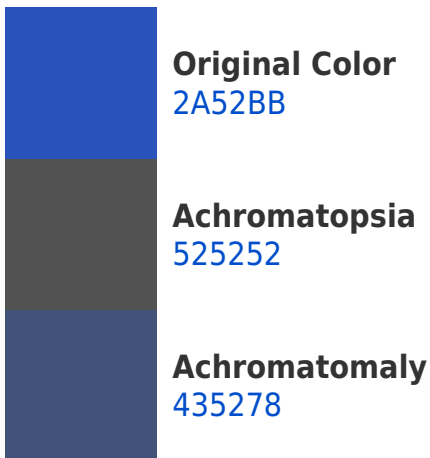

Monochromacy