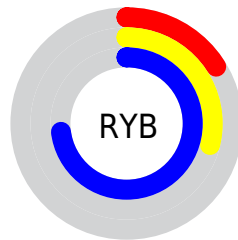

## Conversions Part 2

| Format                              | Color  |
|-------------------------------------|--|
| <a href="#">RYB</a>                 | <a href="#">42, 73, 187</a>                                  |
| Decimal                             | <a href="#">2773691</a>                                      |
| CIELab                              | <a href="#">38.05, 24.27, -59.33</a>                         |
| CIElCh                              | <a href="#">38, 64.100, 292.246</a>                          |
| Yxy                                 | <a href="#">10.1147, 0.1814, 0.1418</a>                      |
| Android<br>(android.graphics.Color) | <a href="#">4280963771</a><br>( <a href="#">0xFF2A52BB</a> ) |
| YUV                                 | <a href="#">82.0100, 51.7601, -35.0888</a>                   |
| Hunter-Lab                          | <a href="#">31.8036, 16.9804, -67.7510</a>                   |

# Details

The Hex color **2A52BB** is a dark color, and the websafe version is hex **3366CC**. A complement of this color would be **BB932A**, and the grayscale version is **525252**.

A 20% lighter version of the original color is **6E83F4**, and **002785** is the 20% darker color. If you saturate the color by 10%, you get **1744BB**, and if you desaturate by 10%, it is **3D60BB**.

# Distribution

- Red (16%)
- Green (32%)
- Blue (73%)

- Red (16%)
- Yellow (29%)
- Blue (73%)

- Cyan (78%)
- Magenta (56%)
- Yellow (0%)
- Black (27%)

- Cyan (84%)
- Magenta (68%)
- Yellow (27%)