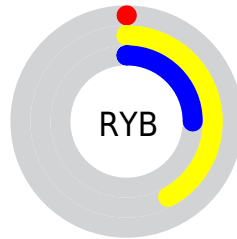

## Conversions Part 2

| <b>Format</b>                       | <b>Color</b>                   |
|-------------------------------------|--------------------------------|
| <b>RYB</b>                          | 0, 107, 64                     |
| Decimal                             | 2845440                        |
| CIELab                              | 39.63, -37.92, 44.97           |
| CIELCh                              | 40, 58.828, 130.141            |
| Yxy                                 | 11.0290, 0.3277,<br>0.5780     |
| Android<br>(android.graphics.Color) | 4281035520<br>(0xFF2B6B00)     |
| YUV                                 | 75.6660, -37.3033,<br>-28.6481 |
| Hunter-Lab                          | 33.2099, -24.5029,<br>20.0348  |

# Details

The Hex color **2B6B00** is a dark color, and the websafe version is hex **336600**. A complement of this color would be **40006B**, and the grayscale version is **4C4C4C**.

A 20% lighter version of the original color is **619F3B**, and **003A00** is the 20% darker color. If you saturate the color by 10%, you get **2B6B00**, and if you desaturate by 10%, it is **316B0B**.

# Distribution

Red (17%)

Green (42%)

Blue (0%)

Red (0%)

Yellow (42%)

Blue (25%)

Cyan (60%)