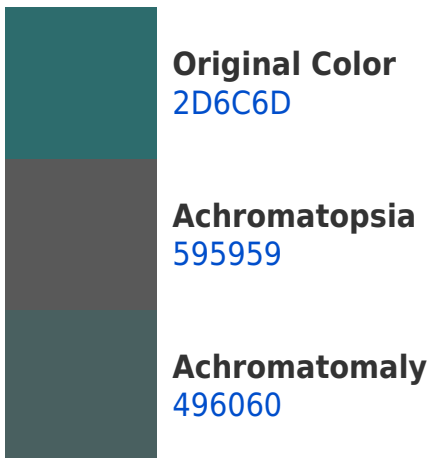

750073

F500F1

Previews

White Background

This preview shows how the Hex color 2D6C6D looks on a white background.

Color Contrast Check

Large Text (above 18pt) WCAG AA ✓ Pass

Any Text WCAG AA ✓ Pass

If you want to check with other color combinations, try the [Color Contrast Checker](#).

Hex 2D6C6D Background

This preview shows how black text looks on a background with the Hex color 2D6C6D.

This preview shows how white text looks on a background with the Hex color 2D6C6D.

Dichromacy

Original Color
2D6C6D

Protanopia
636267

Deuteranopia
656070

Tritanopia
306B74

Trichromacy

Monochromacy

CSS Examples

Text

The CSS property to change the color of the text to Hex 2D6C6D is called "color". The color property can be set on classes, ids or directly on the HTML element.

This example shows how text in the color #2D6C6D looks like.