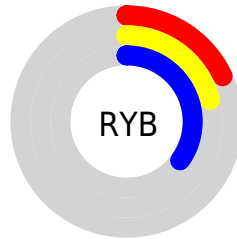

## Conversions Part 2

| <b>Format</b>                       | <b>Color</b>                 |
|-------------------------------------|------------------------------|
| <b>R<sub>YB</sub></b>               | 46, 53, 90                   |
| Decimal                             | 3028826                      |
| CIE Lab                             | 23.84, 6.96, -22.22          |
| CIE LCh                             | 24, 23.285, 287.398          |
| Yxy                                 | 4.0514, 0.2330,<br>0.2176    |
| Android<br>(android.graphics.Color) | 4281218906<br>(0xFF2E375A)   |
| YUV                                 | 56.2990, 16.6146,<br>-9.0322 |
| Hunter-Lab                          | 20.1281, 3.2493,<br>-16.0330 |

# Details

The Hex color **2E375A** is a dark color, and the websafe version is hex **333366**. A complement of this color would be **5A512E**, and the grayscale version is **383838**.

A 20% lighter version of the original color is **5F668C**, and **000B2C** is the 20% darker color. If you saturate the color by 10%, you get **25305A**, and if you desaturate by 10%, it is **373E5A**.

# Distribution

- Red (18%)
- Green (22%)
- Blue (35%)

- Red (18%)
- Yellow (21%)
- Blue (35%)

- Cyan (49%)
- Magenta (39%)
- Yellow (0%)
- Black (65%)

- Cyan (82%)
- Magenta (78%)
- Yellow (65%)

# Brightness & Saturation Gradients

These gradients show how the Hex color 2E375A changes by changing the brightness by 10 percent. The first figure shows a shift by +10% for each color and the second figure -10%.