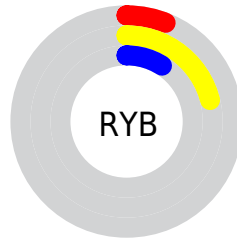

## Conversions Part 2

| Format                              | Color  |
|-------------------------------------|--|
| <a href="#">RYB</a>                 | <a href="#">15, 54, 22</a>                     |
| Decimal                             | <a href="#">3094031</a>                        |
| CIELab                              | <a href="#">21.12, -9.78, 22.85</a>            |
| CIELCh                              | <a href="#">21, 24.854, 113.182</a>            |
| Yxy                                 | <a href="#">3.2772, 0.3789,<br/>0.4817</a>     |
| Android<br>(android.graphics.Color) | <a href="#">4281284111<br/>(0xFF2F360F)</a>    |
| YUV                                 | <a href="#">47.4610, -16.0033,<br/>-0.4043</a> |
| Hunter-Lab                          | <a href="#">18.1029, -6.2635,<br/>9.5651</a>   |

# Details

The Hex color **2F360F** is a dark color, and the websafe version is hex **333300**. A complement of this color would be **160F36**, and the grayscale version is **303030**.

A 20% lighter version of the original color is **5E653B**, and **000800** is the 20% darker color. If you saturate the color by 10%, you get **2E360A**, and if you desaturate by 10%, it is **303614**.

# Distribution

Red (18%)

Green (21%)

Blue (6%)

Red (6%)

Yellow (21%)

Blue (9%)

Cyan (13%)