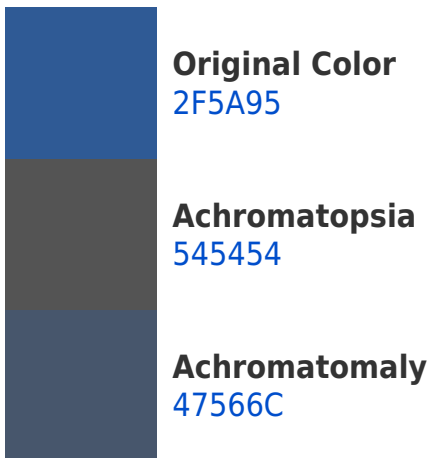

2F5A95

913E52

625B1A

006861

Rectangle

The Rectangle color scheme consists of four colors that form a rectangle on the color wheel.

2F5A95

7C467A

If you want to check with other color combinations, try the [Color Contrast Checker](#).

Hex 2F5A95 Background

This preview shows how black text looks on a background with the Hex color 2F5A95.

This preview shows how white text looks on a background with the Hex color 2F5A95.

Dichromacy

Original Color
2F5A95

Protanopia
415792

Deuteranopia
305A95

Tritanopia
0B636B

Trichromacy

Monochromacy

CSS Examples

Text

The CSS property to change the color of the text to Hex 2F5A95 is called "color". The color property can be set on classes, ids or directly on the HTML element.

This example shows how text in the color #2F5A95 looks like.