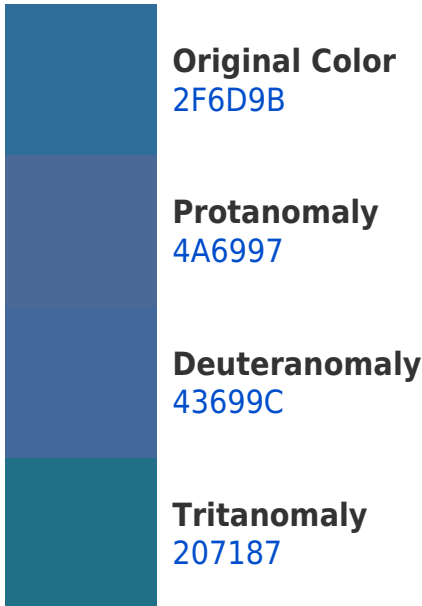

If you want to check with other color combinations, try the [Color Contrast Checker](#).

Hex 2F6D9B Background

This preview shows how black text looks on a background with the Hex color 2F6D9B.

This preview shows how white text looks on a background with the Hex color 2F6D9B.

Dichromacy

Original Color
2F6D9B

Protanopia
596695

Deuteranopia
4F679C

Tritanopia
18737C

Trichromacy

Monochromacy

CSS Examples

Text

The CSS property to change the color of the text to Hex 2F6D9B is called "color". The color property can be set on classes, ids or directly on the HTML element.

This example shows how text in the color #2F6D9B looks like.