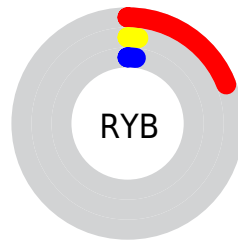

## Conversions Part 2

| <b>Format</b>                       | <b>Color</b>                                  |
|-------------------------------------|---|
| <a href="#">RYB</a>                 | <a href="#">49, 5, 6</a>                      |
| Decimal                             | <a href="#">3212550</a>                       |
| CIELab                              | <a href="#">7.00, 22.07, 8.48</a>             |
| CIELCh                              | <a href="#">7, 23.647, 21.019</a>             |
| Yxy                                 | <a href="#">0.7747, 0.5691,<br/>0.3256</a>    |
| Android<br>(android.graphics.Color) | <a href="#">4281402630<br/>(0xFF310506)</a>   |
| YUV                                 | <a href="#">18.2700, -6.0491,<br/>26.9502</a> |
| Hunter-Lab                          | <a href="#">8.8015, 12.0528,<br/>4.4738</a>   |

# Details

The Hex color **310506** is a dark color, and the websafe version is hex **330000**. A complement of this color would be **053130**, and the grayscale version is **121212**.

A 20% lighter version of the original color is **623234**, and **000000** is the 20% darker color. If you saturate the color by 10%, you get **310001**, and if you desaturate by 10%, it is **310A0B**.

# Distribution

Red (19%)

Green (2%)

Blue (2%)

Red (19%)

Yellow (2%)

Blue (2%)

Cyan (0%)