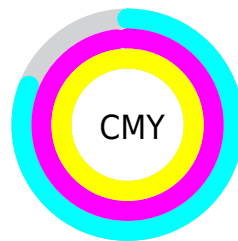

## Conversions Part 2

| <b>Format</b>                       | <b>Color</b>                                  |
|-------------------------------------|---|
| <a href="#">RYB</a>                 | <a href="#">49, 5, 6</a>                      |
| Decimal                             | <a href="#">3212550</a>                       |
| CIELab                              | <a href="#">7.00, 22.07, 8.48</a>             |
| CIELCh                              | <a href="#">7, 23.647, 21.019</a>             |
| Yxy                                 | <a href="#">0.7747, 0.5691,<br/>0.3256</a>    |
| Android<br>(android.graphics.Color) | <a href="#">4281402630<br/>(0xFF310506)</a>   |
| YUV                                 | <a href="#">18.2700, -6.0491,<br/>26.9502</a> |
| Hunter-Lab                          | <a href="#">8.8015, 12.0528,<br/>4.4738</a>   |

# Details

The Hex color **310506** is a dark color, and the websafe version is hex **330000**. A complement of this color would be **053130**, and the grayscale version is **121212**.

A 20% lighter version of the original color is **623234**, and **000000** is the 20% darker color. If you saturate the color by 10%, you get **310001**, and if you desaturate by 10%, it is **310A0B**.

# Distribution

Red (19%)

Green (2%)

Blue (2%)

Red (19%)

Yellow (2%)

Blue (2%)

Cyan (0%)

Magenta (90%)

Yellow (88%)

Black (81%)

Cyan (81%)

Magenta (98%)

Yellow (98%)