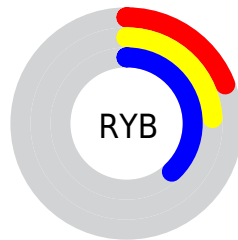

## Conversions Part 2

| Format                              | Color  |
|-------------------------------------|--|
| <a href="#">RYB</a>                 | <a href="#">49, 60, 97</a>                     |
| Decimal                             | <a href="#">3227745</a>                        |
| CIELab                              | <a href="#">27.25, 4.09, -21.41</a>            |
| CIELCh                              | <a href="#">27, 21.796, 280.821</a>            |
| Yxy                                 | <a href="#">5.1828, 0.2340,<br/>0.2306</a>     |
| Android<br>(android.graphics.Color) | <a href="#">4281417825<br/>(0xFF314061)</a>    |
| YUV                                 | <a href="#">63.2770, 16.6254,<br/>-12.5209</a> |
| Hunter-Lab                          | <a href="#">22.7658, 1.3838,<br/>-15.4008</a>  |

# Details

The Hex color **314061** is a dark color, and the websafe version is hex **003366**. A complement of this color would be **615231**, and the grayscale version is **3F3F3F**.

A 20% lighter version of the original color is **627094**, and **001632** is the 20% darker color. If you saturate the color by 10%, you get **273961**, and if you desaturate by 10%, it is **3B4761**.

# Distribution

- Red (19%)
- Green (25%)
- Blue (38%)

- Red (19%)
- Yellow (24%)
- Blue (38%)

- Cyan (49%)
- Magenta (34%)
- Yellow (0%)
- Black (62%)

- Cyan (81%)
- Magenta (75%)
- Yellow (62%)

# Brightness & Saturation Gradients

These gradients show how the Hex color 314061 changes by changing the brightness by 10 percent. The first figure shows a shift by +10% for each color and the second figure -10%.