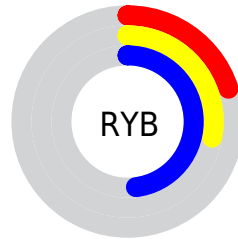

Conversions

Conversions Part 2

Format	Color
RYB	51, 71, 122
Decimal	3362682
CIELab	33.35, 3.38, -27.63
CIElCh	33, 27.839, 276.976
Yxy	7.7009, 0.2201, 0.2209
Android (android.graphics.Color)	4281552762 (0xFF334F7A)
YUV	75.5300, 22.9097, -21.5128
Hunter-Lab	27.7505, 0.7986, -22.2249

Details

The Hex color **334F7A** is a dark color, and the websafe version is hex **336699**. A complement of this color would be **7A5E33**, and the grayscale version is **4B4B4B**.

A 20% lighter version of the original color is **6780AF**, and **002349** is the 20% darker color. If you saturate the color by 10%, you get **27487A**, and if you desaturate by 10%, it is **3F567A**.

Distribution

- Red (20%)
- Green (31%)
- Blue (48%)

- Red (20%)
- Yellow (28%)
- Blue (48%)

- Cyan (58%)
- Magenta (35%)
- Yellow (0%)
- Black (52%)

- Cyan (80%)
- Magenta (69%)
- Yellow (52%)

Brightness & Saturation Gradients

These gradients show how the Hex color 334F7A changes by changing the brightness by 10 percent. The first figure shows a shift by +10% for each color and the second figure -10%.

Similar to the brightness gradients but the following saturation gradients show a change of the Hex color 334F7A by changing the saturation by 10% instead.