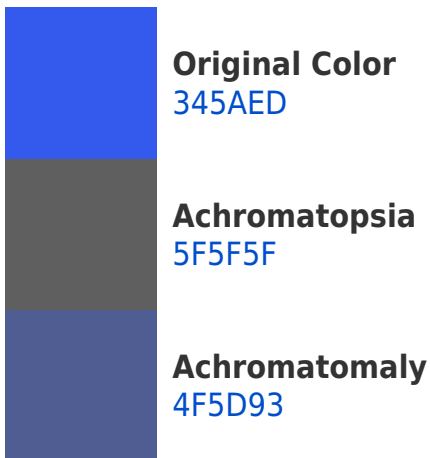

B50025

36000B

Previews

White Background

This preview shows how the Hex color 345AED looks on a white background.

Color Contrast Check

Large Text (above 18pt) WCAG AA ✓ Pass

Any Text WCAG AA ✓ Pass

If you want to check with other color combinations, try the [Color Contrast Checker](#).

Hex 345AED Background

This preview shows how black text looks on a background with the Hex color 345AED.

This preview shows how white text looks on a background with the Hex color 345AED.

Dichromacy

Tritanopia
00747B

Trichromacy

Monochromacy

CSS Examples

Text

The CSS property to change the color of the text to Hex 345AED is called "color". The color property can be set on classes, ids or directly on the HTML element.

This example shows how text in the color #345AED looks like.

```
.text, #text, p{  
    color:#345AED  
}
```

If you want to add a text shadow in that color use the text-shadow property, you can generate a text shadow directly with our [CSS Text Shadow Generator](#).