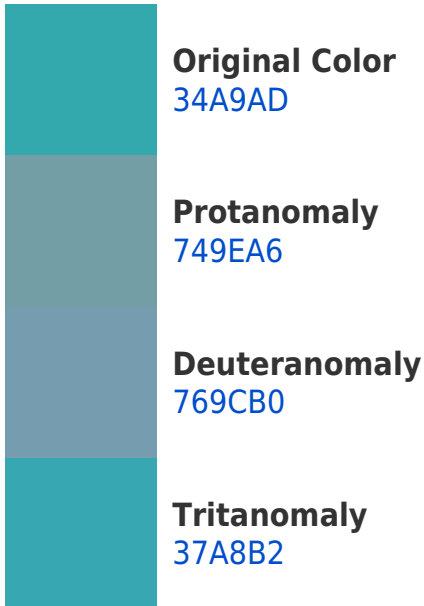

White Background

This preview shows how the Hex color 34A9AD looks on a white background.

Color Contrast Check

Large Text (above 18pt) WCAG AA × Fail

Any Text WCAG AA × Fail

Large Text (above 18pt) WCAG AAA × Fail

Any Text WCAG AAA ✓ Pass

If you want to check with other color combinations, try the [Color Contrast Checker](#).

Hex 34A9AD Background

This preview shows how black text looks on a background with the Hex color 34A9AD.

This preview shows how white text looks on a background with the Hex color 34A9AD.

Color Blindness Simulation

Color vision deficiency is a very complex topic, and I could not describe the different causes any better than Wikipedia does, so if you want to learn more, you should check out their [article about color blindness](#).

Dichromacy

Tritanopia
39A8B5

Trichromacy

Monochromacy

CSS Examples

Text

The CSS property to change the color of the text to Hex 34A9AD is called "color". The color property can be set on classes, ids or directly on the HTML element.