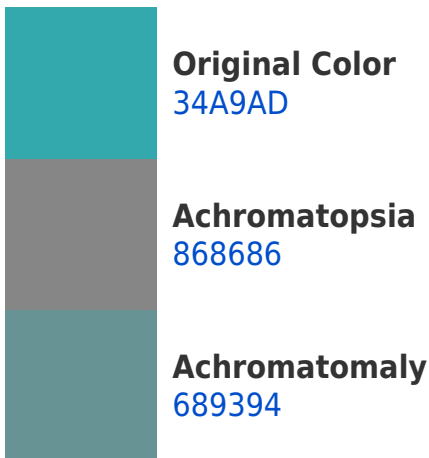

Any Text WCAG AAA ✓ Pass

If you want to check with other color combinations, try the [Color Contrast Checker](#).

Hex 34A9AD Background

This preview shows how black text looks on a background with the Hex color 34A9AD.

This preview shows how white text looks on a background with the Hex color 34A9AD.

Color Blindness Simulation

Color vision deficiency is a very complex topic, and I could not describe the different causes any better than Wikipedia does, so if you want to learn more, you should check out their [article about color blindness](#).

Dichromacy

Tritanopia
39A8B5

Trichromacy

Monochromacy

CSS Examples

Text

The CSS property to change the color of the text to Hex 34A9AD is called "color". The color property can be set on classes, ids or directly on the HTML element.

This example shows how text in the color #34A9AD looks like.

```
.text, #text, p{  
    color:#34A9AD  
}
```

If you want to add a text shadow in that color use the text-shadow property, you can generate a text shadow directly with our [CSS Text Shadow Generator](#).