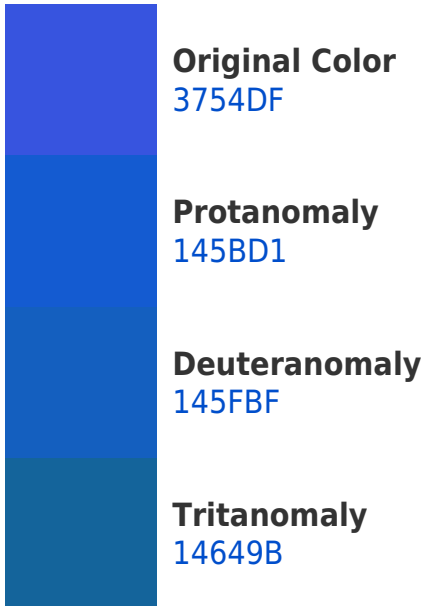

A 20% lighter version of the original color is **7E85FF**, and **0028A7** is the 20% darker color. If you saturate the color by 10%, you get **2142DF**, and if you desaturate by 10%, it is **4D66DF**.

If you want to check with other color combinations, try the [Color Contrast Checker](#).

Hex 3754DF Background

This preview shows how black text looks on a background with the Hex color 3754DF.

This preview shows how white text looks on a background with the Hex color 3754DF.

Color Blindness Simulation

Color vision deficiency is a very complex topic, and I could not describe the different causes any better than Wikipedia does, so if you want to learn more, you should check out their [article about color blindness](#).

Dichromacy

Tritanopia
006D74

Trichromacy

Monochromacy

CSS Examples

Text

The CSS property to change the color of the text to Hex 3754DF is called "color". The color property can be set on classes, ids or directly on the HTML element.