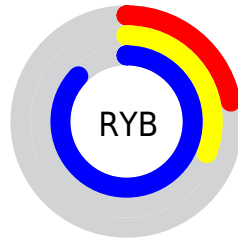

- Red (22%)
- Yellow (31%)
- Blue (87%)