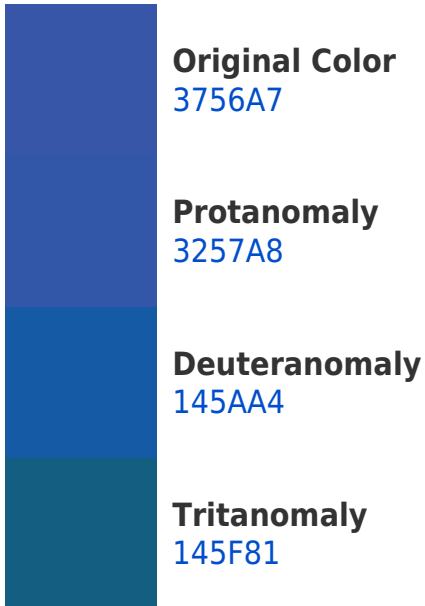

These gradients show how the Hex color 3756A7 changes by changing the brightness by 10 percent. The first figure shows a shift by +10% for each color and the second figure -10%.

Similar to the brightness gradients but the following saturation gradients show a change of the Hex color 3756A7 by changing the saturation by 10% instead.

If you want to check with other color combinations, try the [Color Contrast Checker](#).

Hex 3756A7 Background

This preview shows how black text looks on a background with the Hex color 3756A7.

This preview shows how white text looks on a background with the Hex color 3756A7.

Dichromacy

Original Color
3756A7

Protanopia
2F57A8

Deuteranopia
005CA2

Tritanopia
00646C

Trichromacy

Monochromacy

CSS Examples

Text

The CSS property to change the color of the text to Hex 3756A7 is called "color". The color property can be set on classes, ids or directly on the HTML element.

This example shows how text in the color #3756A7 looks like.