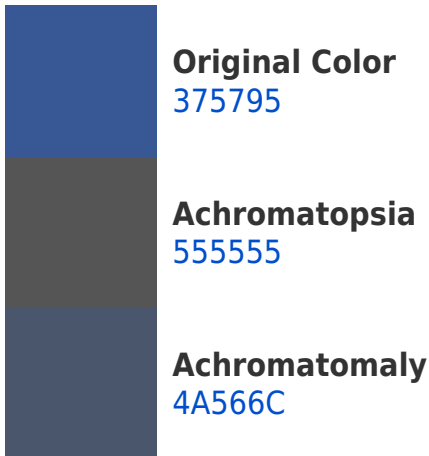

These gradients show how the Hex color 375795 changes by changing the brightness by 10 percent. The first figure shows a shift by +10% for each color and the second figure -10%.

Similar to the brightness gradients but the following saturation gradients show a change of the Hex color 375795 by changing the saturation by 10% instead.

If you want to check with other color combinations, try the [Color Contrast Checker](#).

Hex 375795 Background

This preview shows how black text looks on a background with the Hex color 375795.

This preview shows how white text looks on a background with the Hex color 375795.

Dichromacy

Original Color

375795

Protanopia

3E5694

Deuteranopia

2D5995

Tritanopia
1F6168

Trichromacy

Monochromacy

CSS Examples

Text

The CSS property to change the color of the text to Hex 375795 is called "color". The color property can be set on classes, ids or directly on the HTML element.

This example shows how text in the color #375795 looks like.