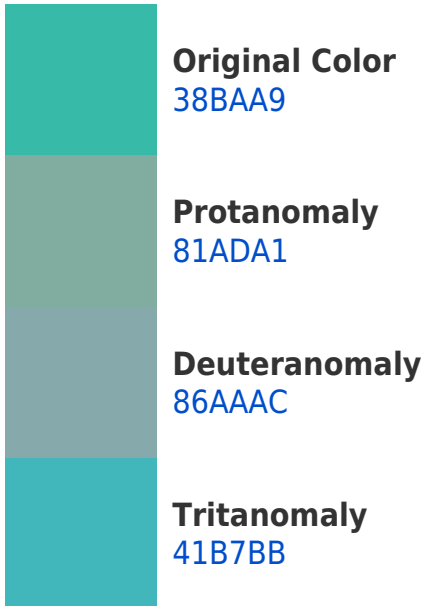

White Background

This preview shows how the Hex color 38BAA9 looks on a white background.

Color Contrast Check

Large Text (above 18pt) WCAG AA × Fail

Any Text WCAG AA × Fail

Large Text (above 18pt) WCAG AAA × Fail

Any Text WCAG AAA ✓ Pass

If you want to check with other color combinations, try the [Color Contrast Checker](#).

Hex 38BAA9 Background

This preview shows how black text looks on a background with the Hex color 38BAA9.

This preview shows how white text looks on a background with the Hex color 38BAA9.

Color Blindness Simulation

Color vision deficiency is a very complex topic, and I could not describe the different causes any better than Wikipedia does, so if you want to learn more, you should check out their [article about color blindness](#).

Dichromacy

Tritanopia
46B6C5

Trichromacy

Monochromacy

CSS Examples

Text

The CSS property to change the color of the text to Hex 38BAA9 is called "color". The color property can be set on classes, ids or directly on the HTML element.