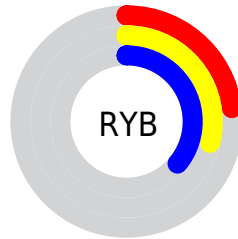

## Conversions Part 2

| <b>Format</b>                       | <b>Color</b>                 |
|-------------------------------------|------------------------------|
| <b>RYB</b>                          | 58, 75, 92                   |
| Decimal                             | 3824732                      |
| CIELab                              | 36.61, -12.25, -3.92         |
| CIELCh                              | 37, 12.865, 197.747          |
| Yxy                                 | 9.3265, 0.2646,<br>0.3289    |
| Android<br>(android.graphics.Color) | 4282014812<br>(0xFF3A5C5C)   |
| YUV                                 | 81.8340, 5.0118,<br>-20.9024 |
| Hunter-Lab                          | 30.5394, -9.5847,<br>-1.0069 |

# Details

The Hex color **3A5C5C** is a dark color, and the websafe version is hex **336666**. A complement of this color would be **5C3A3A**, and the grayscale version is **525252**.

A 20% lighter version of the original color is **6B8E8E**, and **0A2E2E** is the 20% darker color. If you saturate the color by 10%, you get **315C5C**, and if you desaturate by 10%, it is **435C5C**.

# Distribution

Red (23%)

Green (36%)

Blue (36%)

Red (23%)

Yellow (29%)

Blue (36%)

Cyan (37%)