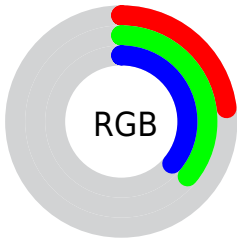

## Conversions Part 1

| Format      | Color                      |
|-------------|----------------------------|
| Hex         | 3A5C5C                     |
| RGB         | 58, 92, 92                 |
| RGB Percent | 23%, 36%, 36%              |
| CMY         | 0.7725, 0.6392, 0.6392     |
| CMYK        | 0.37, 0.00, 0.00, 0.64     |
| HSL         | 180°, 23%, 29%             |
| HSV         | 180°, 37%, 36%             |
| XYZ         | 7.5038, 9.3265, 11.5299    |
| YIQ         | 81.8340, -20.2640, -7.2080 |

## Conversions Part 2

| <b>Format</b>                       | <b>Color</b>                 |
|-------------------------------------|------------------------------|
| <b>RYB</b>                          | 58, 75, 92                   |
| Decimal                             | 3824732                      |
| CIELab                              | 36.61, -12.25, -3.92         |
| CIELCh                              | 37, 12.865, 197.747          |
| Yxy                                 | 9.3265, 0.2646,<br>0.3289    |
| Android<br>(android.graphics.Color) | 4282014812<br>(0xFF3A5C5C)   |
| YUV                                 | 81.8340, 5.0118,<br>-20.9024 |
| Hunter-Lab                          | 30.5394, -9.5847,<br>-1.0069 |

# Details

The Hex color **3A5C5C** is a dark color, and the websafe version is hex **336666**. A complement of this color would be **5C3A3A**, and the grayscale version is **525252**.

A 20% lighter version of the original color is **6B8E8E**, and **0A2E2E** is the 20% darker color. If you saturate the color by 10%, you get **315C5C**, and if you desaturate by 10%, it is **435C5C**.

# Distribution

Red (23%)

Green (36%)

Blue (36%)

Red (23%)

Yellow (29%)

Blue (36%)

Cyan (37%)