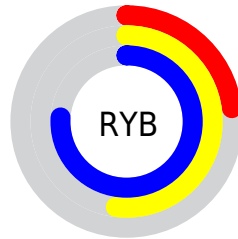

- Red (23%)
- Yellow (52%)
- Blue (76%)