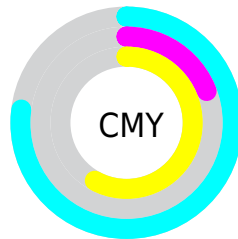

A 20% lighter version of the original color is **7DFF9F**, and **009738** is the 20% darker color. If you saturate the color by 10%, you get **26CF5C**, and if you desaturate by 10%, it is **50CF78**.

# Distribution

- Red (23%)
- Green (81%)
- Blue (42%)

- Red (23%)
- Yellow (67%)
- Blue (81%)

- Cyan (71%)
- Magenta (0%)
- Yellow (49%)
- Black (19%)

- Cyan (77%)
- Magenta (19%)
- Yellow (58%)

# Brightness & Saturation Gradients

These gradients show how the Hex color 3BCF6A changes by changing the brightness by 10 percent. The first figure shows a shift by +10% for each color and the second figure -10%.