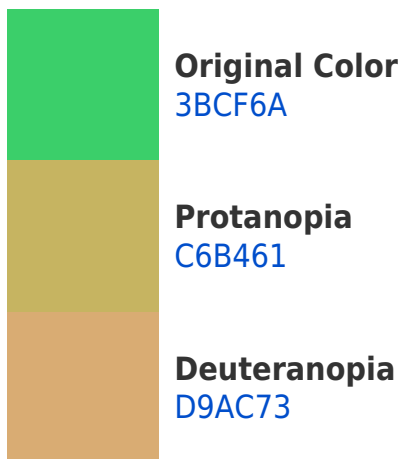

Color Blindness Simulation

Color vision deficiency is a very complex topic, and I could not describe the different causes any better than Wikipedia does, so if you want to learn more, you should check out their [article about color blindness](#).

Dichromacy