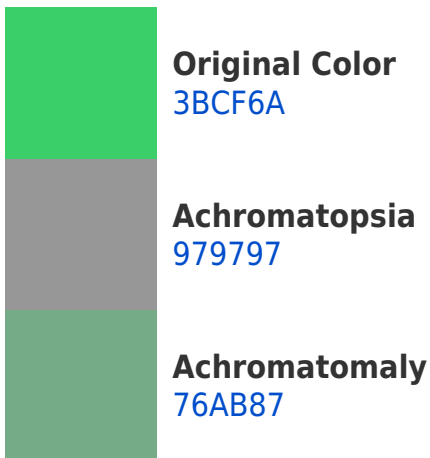

Monochromacy