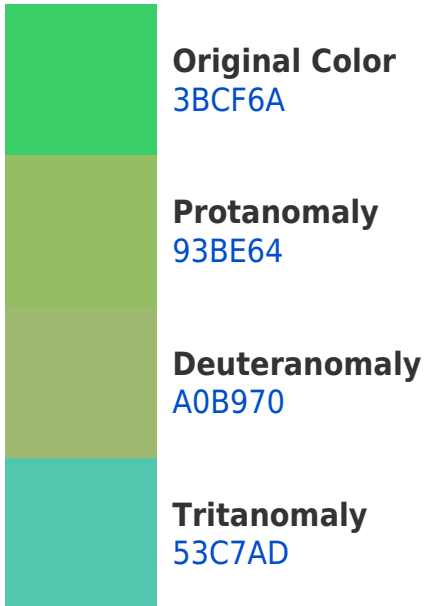

## Hex 3BCF6A Background

This preview shows how black text looks on a background with the Hex color 3BCF6A.

This preview shows how white text looks on a background with the Hex color 3BCF6A.

# Color Blindness Simulation

Color vision deficiency is a very complex topic, and I could not describe the different causes any better than Wikipedia does, so if you want to learn more, you should check out their [article about color blindness](#).

## Dichromacy

**Tritanopia**  
60C3D3

# Trichromacy