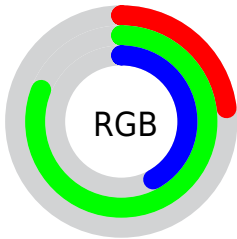

Distribution

- Red (23%)
- Green (81%)
- Blue (42%)