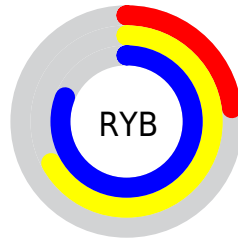

- Red (23%)
- Yellow (67%)
- Blue (81%)