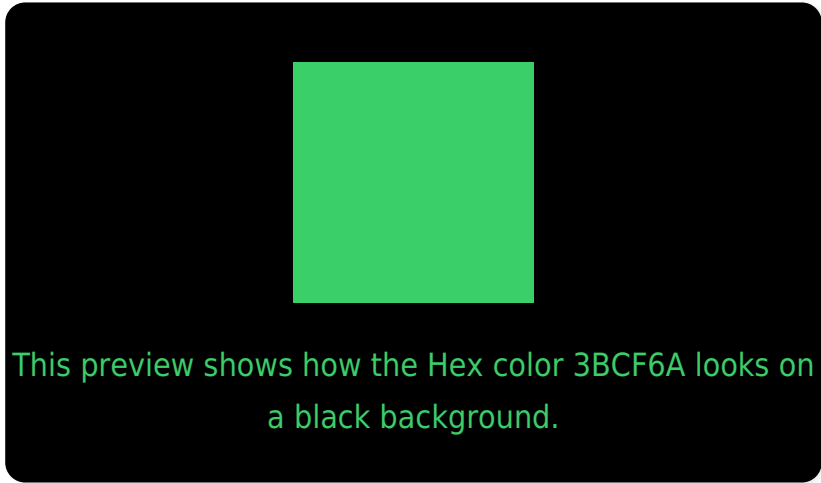

## White Background

This preview shows how the Hex color 3BCF6A looks on a white background.

# Black Background