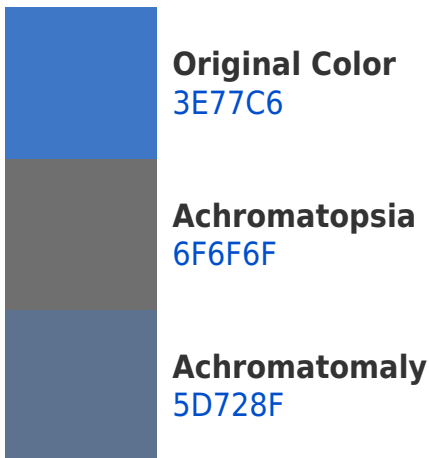

If you want to check with other color combinations, try the [Color Contrast Checker](#).

Hex 3E77C6 Background

This preview shows how black text looks on a background with the Hex color 3E77C6.

This preview shows how white text looks on a background with the Hex color 3E77C6.

Dichromacy

Tritanopia
0B838E

Trichromacy

Monochromacy

CSS Examples

Text

The CSS property to change the color of the text to Hex 3E77C6 is called "color". The color property can be set on classes, ids or directly on the HTML element.

This example shows how text in the color #3E77C6 looks like.

```
.text, #text, p{  
    color:#3E77C6  
}
```

If you want to add a text shadow in that color use the text-shadow property, you can generate a text shadow directly with our [CSS Text Shadow Generator](#).

Here you see how black text with a 4 pixel #3E77C6 colored shadow looks like.

```
.shadow{ text-shadow: 4px 4px 2px #3E77C6
}
```

Border

The CSS property to change the border of an element to Hex 3E77C6 is called "border". The border property can be set on classes, ids or directly on the HTML element.