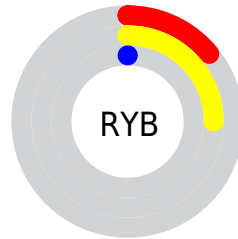

## Conversions Part 2

| Format                              | Color  |
|-------------------------------------|--|
| <a href="#">RYB</a>                 | <a href="#">36, 63, 0</a>                      |
| Decimal                             | <a href="#">4139008</a>                        |
| CIELab                              | <a href="#">18.25, 6.95, 26.48</a>             |
| CIELCh                              | <a href="#">18, 27.374, 75.301</a>             |
| Yxy                                 | <a href="#">2.5743, 0.4900,<br/>0.4491</a>     |
| Android<br>(android.graphics.Color) | <a href="#">4282329088<br/>(0xFF3F2800)</a>    |
| YUV                                 | <a href="#">42.3170, -20.8623,<br/>18.1390</a> |
| Hunter-Lab                          | <a href="#">16.0448, 3.1687,<br/>9.9422</a>    |

# Details

The Hex color **3F2800** is a dark color, and the websafe version is hex **333300**. A complement of this color would be **00173F**, and the grayscale version is **2B2B2B**.

A 20% lighter version of the original color is **71552F**, and **000000** is the 20% darker color. If you saturate the color by 10%, you get **3F2800**, and if you desaturate by 10%, it is **3F2A06**.

# Distribution

Red (25%)

Green (16%)

Blue (0%)

Red (14%)

Yellow (25%)

Blue (0%)

Cyan (0%)