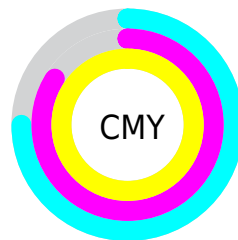

# Details

The Hex color **3F2800** is a dark color, and the websafe version is hex **333300**. A complement of this color would be **00173F**, and the grayscale version is **2B2B2B**.

A 20% lighter version of the original color is **71552F**, and **000000** is the 20% darker color. If you saturate the color by 10%, you get **3F2800**, and if you desaturate by 10%, it is **3F2A06**.

# Distribution

Red (25%)

Green (16%)

Blue (0%)

Red (14%)

Yellow (25%)

Blue (0%)

Cyan (0%)

Magenta (37%)

Yellow (100%)

Black (75%)

Cyan (75%)

Magenta (84%)

Yellow (100%)

# Brightness & Saturation Gradients

These gradients show how the Hex color 3F2800 changes by changing the brightness by 10 percent. The first figure shows a shift by +10% for each color and the second figure -10%.