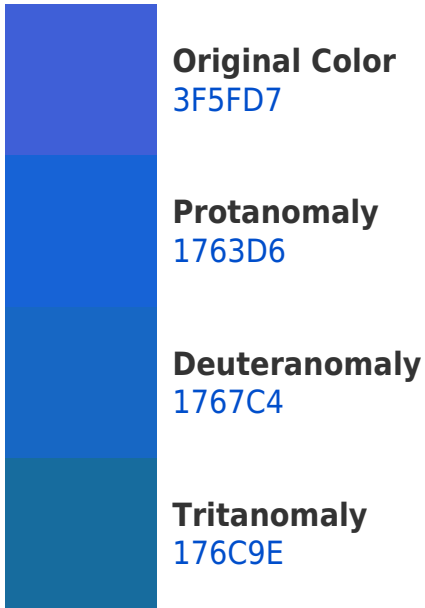

A 20% lighter version of the original color is **8091FF**, and **00329F** is the 20% darker color. If you saturate the color by 10%, you get **2A4ED7**, and if you desaturate by 10%, it is **5570D7**.

If you want to check with other color combinations, try the [Color Contrast Checker](#).

Hex 3F5FD7 Background

This preview shows how black text looks on a background with the Hex color 3F5FD7.

This preview shows how white text looks on a background with the Hex color 3F5FD7.

Color Blindness Simulation

Color vision deficiency is a very complex topic, and I could not describe the different causes any better than Wikipedia does, so if you want to learn more, you should check out their [article about color blindness](#).

Dichromacy

Tritanopia
00747D

Trichromacy

Monochromacy

CSS Examples

Text

The CSS property to change the color of the text to Hex 3F5FD7 is called "color". The color property can be set on classes, ids or directly on the HTML element.