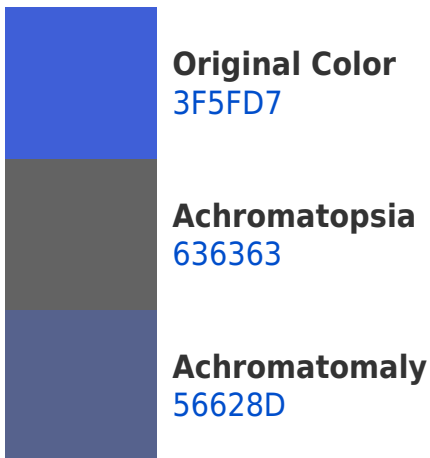

AB0024

2B0009

Previews

White Background

This preview shows how the Hex color 3F5FD7 looks on a white background.

Color Contrast Check

Large Text (above 18pt) WCAG AA ✓ Pass

Any Text WCAG AA ✓ Pass

If you want to check with other color combinations, try the [Color Contrast Checker](#).

Hex 3F5FD7 Background

This preview shows how black text looks on a background with the Hex color 3F5FD7.

This preview shows how white text looks on a background with the Hex color 3F5FD7.

Dichromacy

Tritanopia
00747D

Trichromacy

Monochromacy

CSS Examples

Text

The CSS property to change the color of the text to Hex 3F5FD7 is called "color". The color property can be set on classes, ids or directly on the HTML element.

This example shows how text in the color #3F5FD7 looks like.

```
.text, #text, p{  
    color:#3F5FD7  
}
```

If you want to add a text shadow in that color use the text-shadow property, you can generate a text shadow directly with our [CSS Text Shadow Generator](#).