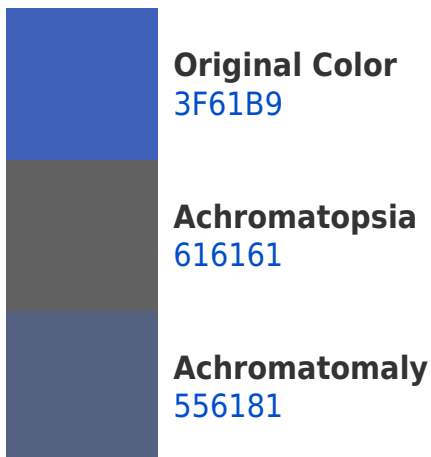

If you want to check with other color combinations, try the [Color Contrast Checker](#).

Hex 3F61B9 Background

This preview shows how black text looks on a background with the Hex color 3F61B9.

This preview shows how white text looks on a background with the Hex color 3F61B9.

Dichromacy

Tritanopia
117079

Trichromacy

Monochromacy

CSS Examples

Text

The CSS property to change the color of the text to Hex 3F61B9 is called "color". The color property can be set on classes, ids or directly on the HTML element.

This example shows how text in the color #3F61B9 looks like.

```
.text, #text, p{  
    color:#3F61B9  
}
```

If you want to add a text shadow in that color use the text-shadow property, you can generate a text shadow directly with our [CSS Text Shadow Generator](#).

Here you see how black text with a 4 pixel #3F61B9 colored shadow looks like.

```
.shadow{ text-shadow: 4px 4px 2px #3F61B9
}
```

Border

The CSS property to change the border of an element to Hex 3F61B9 is called "border". The border property can be set on classes, ids or directly on the HTML element.