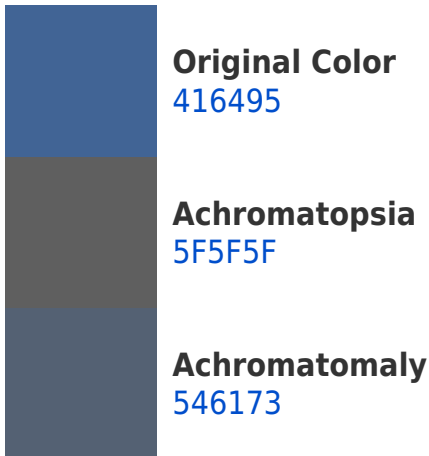

Details

The Hex color **416495** is a dark color, and the websafe version is hex **336699**. A complement of this color would be **957241**, and the grayscale version is **5F5F5F**.

A 20% lighter version of the original color is **7797CB**, and **003662** is the 20% darker color. If you saturate the color by 10%, you get **325B95**, and if you desaturate by 10%, it is **506D95**.

If you want to check with other color combinations, try the [Color Contrast Checker](#).

Hex 416495 Background

This preview shows how black text looks on a background with the Hex color 416495.

This preview shows how white text looks on a background with the Hex color 416495.

Dichromacy

Tritanopia
346B73

Trichromacy

Monochromacy

CSS Examples

Text

The CSS property to change the color of the text to Hex 416495 is called "color". The color property can be set on classes, ids or directly on the HTML element.

This example shows how text in the color #416495 looks like.

```
.text, #text, p{  
    color:#416495  
}
```

If you want to add a text shadow in that color use the text-shadow property, you can generate a text shadow directly with our [CSS Text Shadow Generator](#).