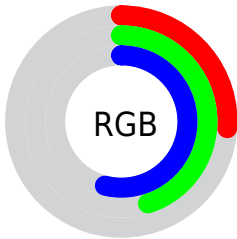

## Conversions Part 2

| <b>Format</b>                       | <b>Color</b>                   |
|-------------------------------------|--------------------------------|
| <b>R<sub>YB</sub></b>               | 66, 95, 138                    |
| Decimal                             | 4354954                        |
| CIE <sub>Lab</sub>                  | 45.98, -9.78, -17.70           |
| CIE <sub>LCh</sub>                  | 46, 20.221, 241.087            |
| Yxy                                 | 15.2547, 0.2378,<br>0.2798     |
| Android<br>(android.graphics.Color) | 4282545034<br>(0xFF42738A)     |
| YUV                                 | 102.9710, 17.2693,<br>-32.4236 |
| Hunter-Lab                          | 39.0573, -9.0976,<br>-12.5930  |

# Details

The Hex color **42738A** is a dark color, and the websafe version is hex **336666**. A complement of this color would be **8A5942**, and the grayscale version is **676767**.

A 20% lighter version of the original color is **77A7BF**, and **044358** is the 20% darker color. If you saturate the color by 10%, you get **346F8A**, and if you desaturate by 10%, it is **50778A**.

# Distribution

Red (26%)

Green (45%)

Blue (54%)

Red (26%)

Yellow (37%)

Blue (54%)

Cyan (52%)