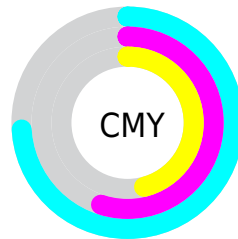

# Details

The Hex color **42738A** is a dark color, and the websafe version is hex **336666**. A complement of this color would be **8A5942**, and the grayscale version is **676767**.

A 20% lighter version of the original color is **77A7BF**, and **044358** is the 20% darker color. If you saturate the color by 10%, you get **346F8A**, and if you desaturate by 10%, it is **50778A**.

# Distribution

Red (26%)

Green (45%)

Blue (54%)

Red (26%)

Yellow (37%)

Blue (54%)

Cyan (52%)

Magenta (17%)

Yellow (0%)

Black (46%)

Cyan (74%)

Magenta (55%)

Yellow (46%)

# Brightness & Saturation Gradients

These gradients show how the Hex color 42738A changes by changing the brightness by 10 percent. The first figure shows a shift by +10% for each color and the second figure -10%.