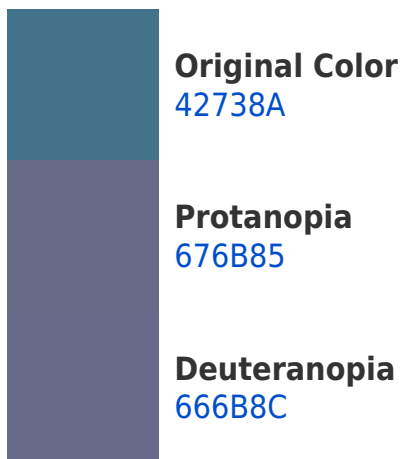

Color Blindness Simulation

Color vision deficiency is a very complex topic, and I could not describe the different causes any better than Wikipedia does, so if you want to learn more, you should check out their [article about color blindness](#).

Dichromacy