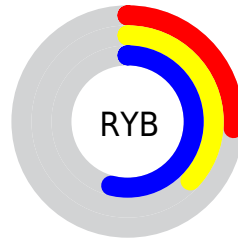

## Conversions Part 2

| <b>Format</b>                       | <b>Color</b>                   |
|-------------------------------------|--------------------------------|
| <b>R<sub>YB</sub></b>               | 66, 95, 138                    |
| Decimal                             | 4354954                        |
| CIE <sub>Lab</sub>                  | 45.98, -9.78, -17.70           |
| CIE <sub>LCh</sub>                  | 46, 20.221, 241.087            |
| Yxy                                 | 15.2547, 0.2378,<br>0.2798     |
| Android<br>(android.graphics.Color) | 4282545034<br>(0xFF42738A)     |
| YUV                                 | 102.9710, 17.2693,<br>-32.4236 |
| Hunter-Lab                          | 39.0573, -9.0976,<br>-12.5930  |

# Details

The Hex color **42738A** is a dark color, and the websafe version is hex **336666**. A complement of this color would be **8A5942**, and the grayscale version is **676767**.

A 20% lighter version of the original color is **77A7BF**, and **044358** is the 20% darker color. If you saturate the color by 10%, you get **346F8A**, and if you desaturate by 10%, it is **50778A**.

# Distribution

Red (26%)

Green (45%)

Blue (54%)

Red (26%)

Yellow (37%)

Blue (54%)

Cyan (52%)