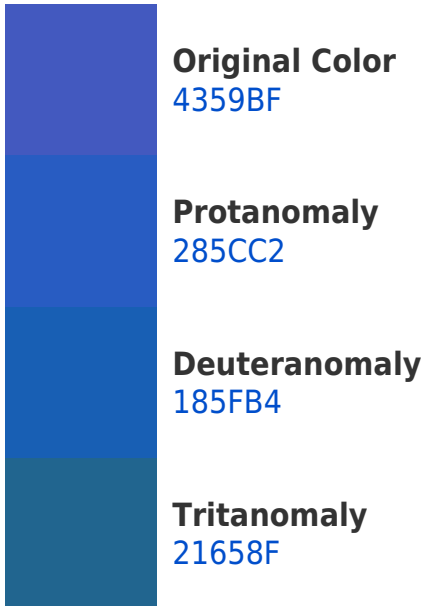

White Background

This preview shows how the Hex color 4359BF looks on a white background.

Color Contrast Check

Large Text (above 18pt) WCAG AA ✓ Pass

Any Text WCAG AA ✓ Pass

Large Text (above 18pt) WCAG AAA ✓ Pass

Hex 4359BF Background

This preview shows how black text looks on a background with the Hex color 4359BF.

This preview shows how white text looks on a background with the Hex color 4359BF.

Color Blindness Simulation

Color vision deficiency is a very complex topic, and I could not describe the different causes any better than Wikipedia does, so if you want to learn more, you should check out their [article about color blindness](#).

Dichromacy

Tritanopia
0E6C74

Trichromacy

Monochromacy

CSS Examples

Text

The CSS property to change the color of the text to Hex 4359BF is called "color". The color property can be set on classes, ids or directly on the HTML element.