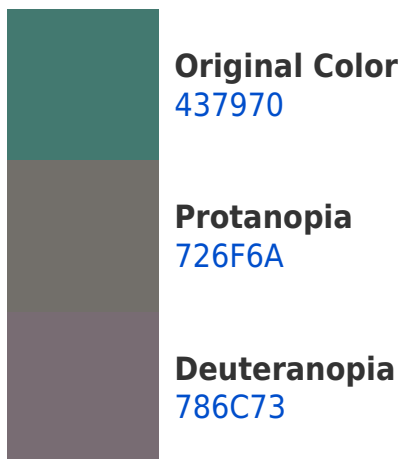

7D0015

FC002A

Previews

White Background

This preview shows how the Hex color 437970 looks on a white background.

Color Contrast Check

Large Text (above 18pt) WCAG AA ✓ Pass

Any Text WCAG AA ✓ Pass

If you want to check with other color combinations, try the [Color Contrast Checker](#).

Hex 437970 Background

This preview shows how black text looks on a background with the Hex color 437970.

This preview shows how white text looks on a background with the Hex color 437970.

Dichromacy

Tritanopia
487780

Trichromacy

Original Color
437970

Protanomaly
61736C

Deuteranomaly
657172

Tritanomaly
46787A

Monochromacy

Original Color
437970

Achromatopsia
686868

Achromatomaly
5B6E6B

CSS Examples

Text

The CSS property to change the color of the text to Hex 437970 is called "color". The color property can be set on classes, ids or directly on the HTML element.