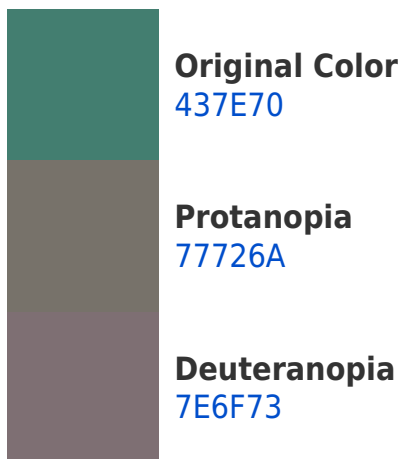

80001E

000000

Previews

White Background

This preview shows how the Hex color 437E70 looks on a white background.

Color Contrast Check

Large Text (above 18pt) WCAG AA ✓ Pass

Any Text WCAG AA ✓ Pass

If you want to check with other color combinations, try the [Color Contrast Checker](#).

Hex 437E70 Background

This preview shows how black text looks on a background with the Hex color 437E70.

This preview shows how white text looks on a background with the Hex color 437E70.

Dichromacy

Tritanopia
497B85

Trichromacy

Original Color
437E70

Protanomaly
64766C

Deuteranomaly
697472

Tritanomaly
477C7D

Monochromacy

Original Color
437E70

Achromatopsia
6B6B6B

Achromatomaly
5C726D

CSS Examples

Text

The CSS property to change the color of the text to Hex 437E70 is called "color". The color property can be set on classes, ids or directly on the HTML element.