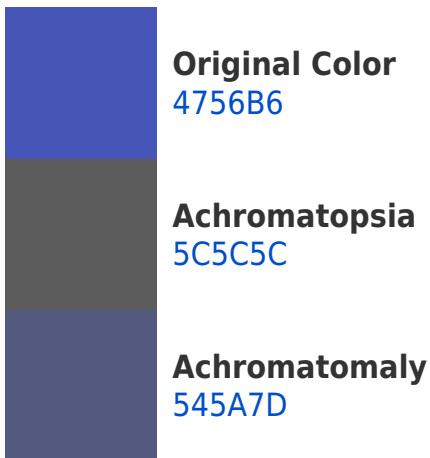

Details

The Hex color **4756B6** is a dark color, and the websafe version is hex **6666CC**. A complement of this color would be **B6A747**, and the grayscale version is **5C5C5C**.

A 20% lighter version of the original color is **8187EF**, and **002980** is the 20% darker color. If you saturate the color by 10%, you get **3546B6**, and if you desaturate by 10%, it is **5966B6**.

If you want to check with other color combinations, try the [Color Contrast Checker](#).

Hex 4756B6 Background

This preview shows how black text looks on a background with the Hex color 4756B6.

This preview shows how white text looks on a background with the Hex color 4756B6.

Dichromacy

Original Color
4756B6

Protanopia
1F5BBC

Deuteranopia
0060A9

Tritanopia
256770

Trichromacy

Monochromacy

CSS Examples

Text

The CSS property to change the color of the text to Hex 4756B6 is called "color". The color property can be set on classes, ids or directly on the HTML element.

This example shows how text in the color #4756B6 looks like.