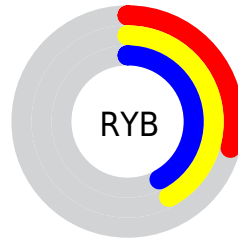

## Conversions Part 2

| <b>Format</b>                       | <b>Color</b>                  |
|-------------------------------------|-------------------------------|
| <b>RYB</b>                          | 75, 107, 107                  |
| Decimal                             | 4942667                       |
| CIELab                              | 42.03, -18.66, 14.32          |
| CIElCh                              | 42, 23.524, 142.502           |
| Yxy                                 | 12.5192, 0.3089,<br>0.4101    |
| Android<br>(android.graphics.Color) | 4283132747<br>(0xFF4B6B4B)    |
| YUV                                 | 93.7840, -9.2605,<br>-16.4736 |
| Hunter-Lab                          | 35.3825, -14.3497,<br>10.3970 |

# Details

The Hex color **4B6B4B** is a dark color, and the websafe version is hex **336633**. A complement of this color would be **6B4B6B**, and the grayscale version is **5E5E5E**.

A 20% lighter version of the original color is **7D9F7C**, and **1D3B1F** is the 20% darker color. If you saturate the color by 10%, you get **406B40**, and if you desaturate by 10%, it is **566B56**.

# Distribution

Red (29%)

Green (42%)

Blue (29%)

Red (29%)

Yellow (42%)

Blue (42%)

Cyan (30%)