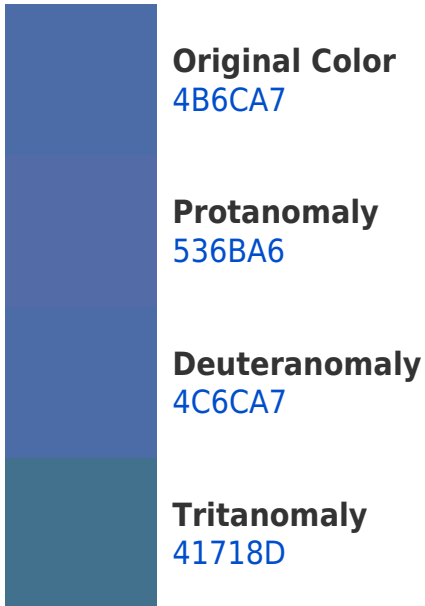

Hex 4B6CA7 Background

This preview shows how black text looks on a background with the Hex color 4B6CA7.

This preview shows how white text looks on a background with the Hex color 4B6CA7.

Color Blindness Simulation

Color vision deficiency is a very complex topic, and I could not describe the different causes any better than Wikipedia does, so if you want to learn more, you should check out their [article about color blindness](#).

Dichromacy

Original Color
4B6CA7

Protanopia
576AA5

Deuteranopia
4D6CA7

Tritanopia
3C747E

Trichromacy

Monochromacy

CSS Examples

Text

The CSS property to change the color of the text to Hex 4B6CA7 is called "color". The color property can be set on classes, ids or directly on the HTML element.

This example shows how text in the color #4B6CA7 looks like.