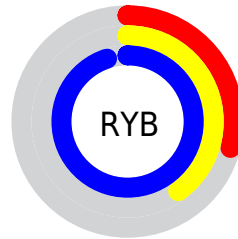

## Conversions Part 2

<b>Format</b>	<b>Color</b>
<a href="#">RYB</a>	<a href="#">75, 103, 242</a>
Decimal	<a href="#">4943090</a>
CIELab	<a href="#">50.25, 31.73, -70.87</a>
CIElCh	<a href="#">50, 77.650, 294.116</a>
Yxy	<a href="#">18.6318, 0.1879, 0.1442</a>
Android (android.graphics.Color)	<a href="#">4283133170 (0xFF4B6CF2)</a>
YUV	<a href="#">113.4090, 63.3954, -33.6847</a>
Hunter-Lab	<a href="#">43.1646, 24.9145, -88.3529</a>

# Details

The Hex color **4B6CF2** is a dark color, and the websafe version is hex **3366FF**. The color can be described as middle washed azure. A complement of this color would be **F2D14B**, and the grayscale version is **717171**.

A 20% lighter version of the original color is **8D9FFF**, and **003DB9** is the 20% darker color. If you saturate the color by 10%, you get **3359F2**, and if you desaturate by 10%, it is **637FF2**.

# Distribution

Red (29%)

Green (42%)

Blue (95%)

Red (29%)

Yellow (40%)

Blue (95%)

Cyan (69%)