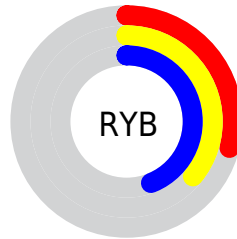

## Conversions Part 2

| <b>Format</b>                       | <b>Color</b>                  |
|-------------------------------------|-------------------------------|
| <b>R<sub>YB</sub></b>               | 75, 93, 112                   |
| Decimal                             | 4943728                       |
| CIE <sub>Lab</sub>                  | 44.28, -12.46, -4.66          |
| CIE <sub>LCh</sub>                  | 44, 13.306, 200.513           |
| Yxy                                 | 14.0346, 0.2678,<br>0.3266    |
| Android<br>(android.graphics.Color) | 4283133808<br>(0xFF4B6F70)    |
| YUV                                 | 100.3500, 5.7435,<br>-22.2319 |
| Hunter-Lab                          | 37.4628, -10.7143,<br>-1.3638 |

# Details

The Hex color **4B6F70** is a dark color, and the websafe version is hex **336666**. A complement of this color would be **704C4B**, and the grayscale version is **646464**.

A 20% lighter version of the original color is **7DA3A4**, and **1B3F40** is the 20% darker color. If you saturate the color by 10%, you get **406F70**, and if you desaturate by 10%, it is **566F70**.

# Distribution

- Red (29%)
- Green (44%)
- Blue (44%)

- Red (29%)
- Yellow (36%)
- Blue (44%)

- Cyan (33%)
- Magenta (1%)
- Yellow (0%)
- Black (56%)

- Cyan (71%)
- Magenta (56%)
- Yellow (56%)

# Brightness & Saturation Gradients

These gradients show how the Hex color 4B6F70 changes by changing the brightness by 10 percent. The first figure shows a shift by +10% for each color and the second figure -10%.