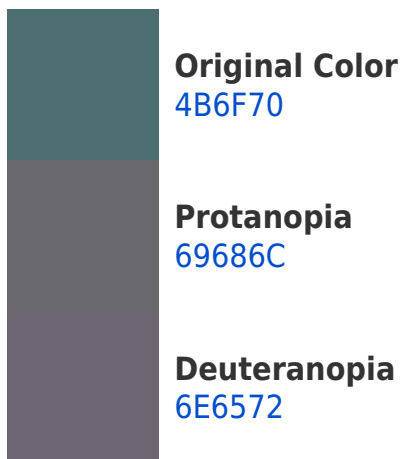

Color Blindness Simulation

Color vision deficiency is a very complex topic, and I could not describe the different causes any better than Wikipedia does, so if you want to learn more, you should check out their [article about color blindness](#).

Dichromacy