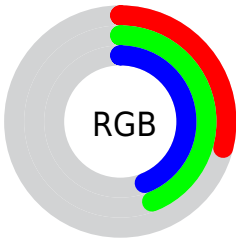

## Conversions Part 1

| Format      | Color                       |
|-------------|-----------------------------|
| Hex         | 4B6F70                      |
| RGB         | 75, 111, 112                |
| RGB Percent | 29%, 44%, 44%               |
| CMY         | 0.7059, 0.5647, 0.5608      |
| CMYK        | 0.33, 0.01, 0.00, 0.56      |
| HSL         | 182°, 20%, 37%              |
| HSV         | 182°, 33%, 44%              |
| XYZ         | 11.5107, 14.0346, 17.4315   |
| YIQ         | 100.3500, -21.7770, -7.3210 |

## Conversions Part 2

| <b>Format</b>                       | <b>Color</b>                  |
|-------------------------------------|-------------------------------|
| <b>R<sub>YB</sub></b>               | 75, 93, 112                   |
| Decimal                             | 4943728                       |
| CIE <sub>Lab</sub>                  | 44.28, -12.46, -4.66          |
| CIE <sub>LCh</sub>                  | 44, 13.306, 200.513           |
| Yxy                                 | 14.0346, 0.2678,<br>0.3266    |
| Android<br>(android.graphics.Color) | 4283133808<br>(0xFF4B6F70)    |
| YUV                                 | 100.3500, 5.7435,<br>-22.2319 |
| Hunter-Lab                          | 37.4628, -10.7143,<br>-1.3638 |

# Details

The Hex color **4B6F70** is a dark color, and the websafe version is hex **336666**. A complement of this color would be **704C4B**, and the grayscale version is **646464**.

A 20% lighter version of the original color is **7DA3A4**, and **1B3F40** is the 20% darker color. If you saturate the color by 10%, you get **406F70**, and if you desaturate by 10%, it is **566F70**.

# Distribution

- Red (29%)
- Green (44%)
- Blue (44%)

- Red (29%)
- Yellow (36%)
- Blue (44%)

- Cyan (33%)
- Magenta (1%)
- Yellow (0%)
- Black (56%)

- Cyan (71%)
- Magenta (56%)
- Yellow (56%)