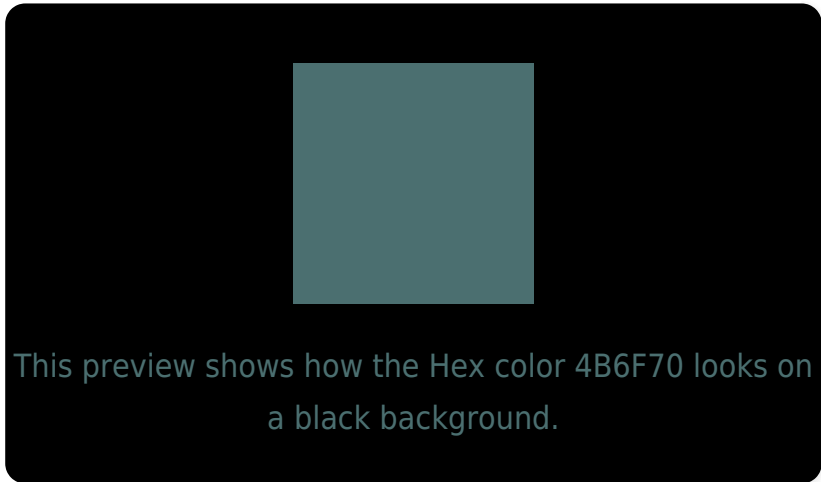

## White Background

This preview shows how the Hex color 4B6F70 looks on a white background.

# Black Background