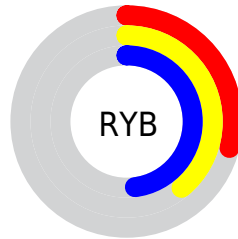

## Conversions Part 2

<b>Format</b>	<b>Color</b>
<b>R<sub>YB</sub></b>	75, 99, 122
Decimal	4946554
CIE <sub>Lab</sub>	48.03, -15.94, -5.07
CIE <sub>LCh</sub>	48, 16.726, 197.639
Yxy	16.8201, 0.2615, 0.3288
Android (android.graphics.Color)	4283136634 (0xFF4B7A7A)
YUV	107.9470, 6.9281, -28.8945
Hunter-Lab	41.0123, -13.5629, -1.5840

# Details

The Hex color **4B7A7A** is a dark color, and the websafe version is hex **336666**. A complement of this color would be **7A4B4B**, and the grayscale version is **6C6C6C**.

A 20% lighter version of the original color is **7EAFAE**, and **184949** is the 20% darker color. If you saturate the color by 10%, you get **3F7A7A**, and if you desaturate by 10%, it is **577A7A**.

# Distribution

- Red (29%)
- Green (48%)
- Blue (48%)

- Red (29%)
- Yellow (39%)
- Blue (48%)

- Cyan (39%)
- Magenta (0%)
- Yellow (0%)
- Black (52%)

- Cyan (71%)
- Magenta (52%)
- Yellow (52%)

# Brightness & Saturation Gradients

These gradients show how the Hex color 4B7A7A changes by changing the brightness by 10 percent. The first figure shows a shift by +10% for each color and the second figure -10%.