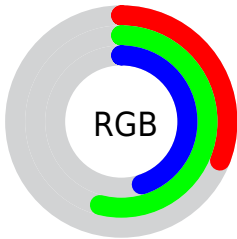

Distribution

- Red (31%)
- Green (54%)
- Blue (45%)