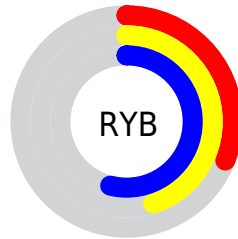

## Conversions Part 2

| <b>Format</b>                       | <b>Color</b>                   |
|-------------------------------------|--------------------------------|
| <b>RYB</b>                          | 78, 116, 138                   |
| Decimal                             | 5147250                        |
| CIELab                              | 52.96, -25.45, 6.80            |
| CIElCh                              | 53, 26.346, 165.031            |
| Yxy                                 | 21.0116, 0.2753,<br>0.3789     |
| Android<br>(android.graphics.Color) | 4283337330<br>(0xFF4E8A72)     |
| YUV                                 | 117.3240, -1.6387,<br>-34.4871 |
| Hunter-Lab                          | 45.8384, -20.7632,<br>7.2906   |

# Details

The Hex color **4E8A72** is a dark color, and the websafe version is hex **669966**. A complement of this color would be **8A4E66**, and the grayscale version is **757575**.

A 20% lighter version of the original color is **82C0A6**, and **1A5842** is the 20% darker color. If you saturate the color by 10%, you get **408A6C**, and if you desaturate by 10%, it is **5C8A78**.

# Distribution

- Red (31%)
- Green (54%)
- Blue (45%)

- Red (31%)
- Yellow (45%)
- Blue (54%)

- Cyan (43%)
- Magenta (0%)
- Yellow (17%)
- Black (46%)

- Cyan (69%)
- Magenta (46%)
- Yellow (55%)