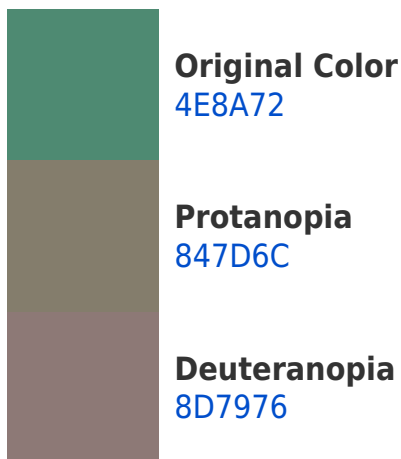

## Hex 4E8A72 Background

This preview shows how black text looks on a background with the Hex color 4E8A72.

This preview shows how white text looks on a background with the Hex color 4E8A72.

## Dichromacy

**Tritanopia**  
568691

# Trichromacy

**Original Color**  
4E8A72

**Protanomaly**  
70826E

**Deuteranomaly**  
767F75

**Tritanomaly**  
538786

# Monochromacy

**Original Color**  
4E8A72

**Achromatopsia**  
757575

**Achromatomaly**  
677D74