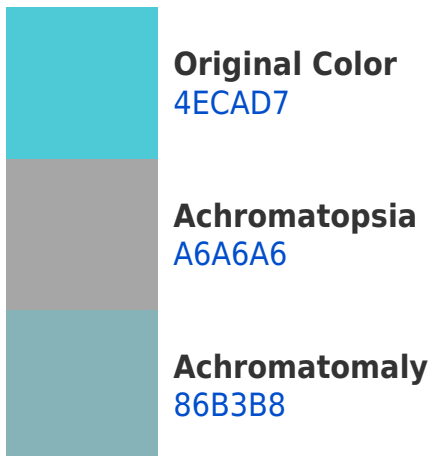

Monochromacy