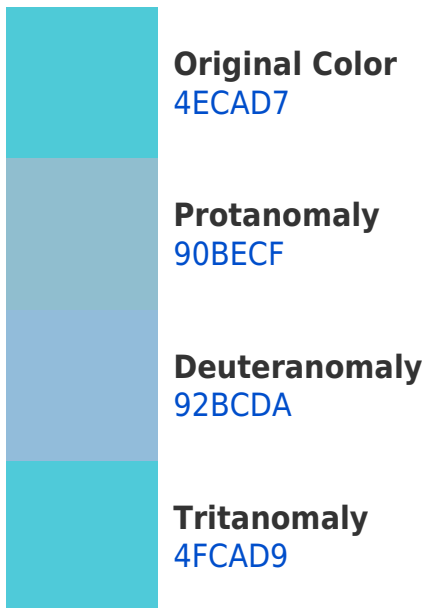

## Hex 4ECAD7 Background

This preview shows how black text looks on a background with the Hex color 4ECAD7.

This preview shows how white text looks on a background with the Hex color 4ECAD7.

# Color Blindness Simulation

Color vision deficiency is a very complex topic, and I could not describe the different causes any better than Wikipedia does, so if you want to learn more, you should check out their [article about color blindness](#).

## Dichromacy

# Trichromacy