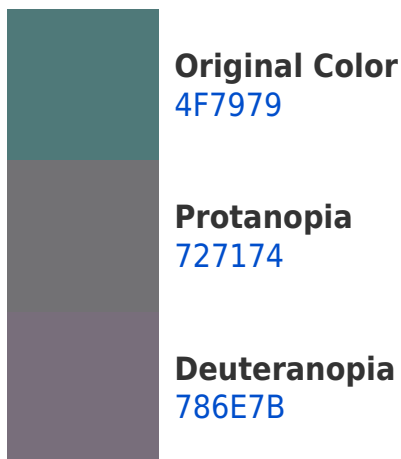

White Background

This preview shows how the Hex color 4F7979 looks on a white background.

Color Contrast Check

Large Text (above 18pt) WCAG AA ✓ Pass

Any Text WCAG AA ✓ Pass

Large Text (above 18pt) WCAG AAA ✓ Pass

Any Text WCAG AAA × Fail

Black Background

Color Contrast Check

Large Text (above 18pt) WCAG AA ✓ Pass

Any Text WCAG AA × Fail

Large Text (above 18pt) WCAG AAA × Fail

Any Text WCAG AAA × Fail

If you want to check with other color combinations, try the [Color Contrast Checker](#).

Hex 4F7979 Background

This preview shows how black text looks on a background with the Hex color 4F7979.

This preview shows how white text looks on a background with the Hex color 4F7979.

Color Blindness Simulation

Dichromacy

Tritanopia
517881

Trichromacy

Original Color
4F7979

Protanomaly
657476

Deuteranomaly
69727A

Tritanomaly
50787E

Monochromacy