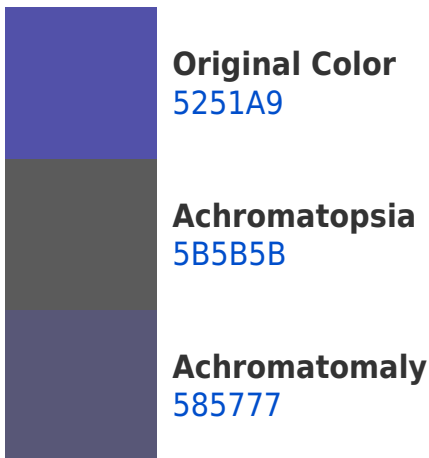

Hex 5251A9 Background

This preview shows how black text looks on a background with the Hex color 5251A9.

This preview shows how white text looks on a background with the Hex color 5251A9.

Color Blindness Simulation

Color vision deficiency is a very complex topic, and I could not describe the different causes any better than Wikipedia does, so if you want to learn more, you should check out their [article about color blindness](#).

Dichromacy

Tritanopia
3D6169

Trichromacy

Monochromacy

CSS Examples

Text

The CSS property to change the color of the text to Hex 5251A9 is called "color". The color property can be set on classes, ids or directly on the HTML element.

This example shows how text in the color #5251A9 looks like.

```
.text, #text, p{  
    color:#5251A9  
}
```

If you want to add a text shadow in that color use the text-shadow property, you can generate a text shadow directly with our [CSS Text Shadow Generator](#).