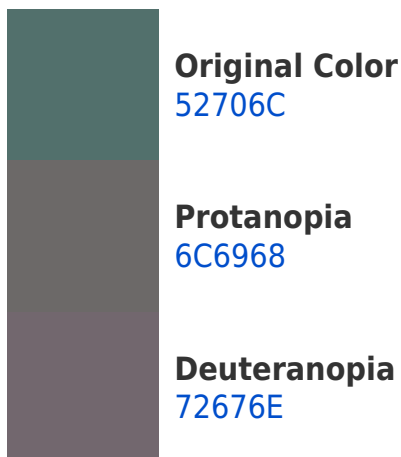

780010

F70021

Previews

White Background

This preview shows how the Hex color 52706C looks on a white background.

Color Contrast Check

Large Text (above 18pt) WCAG AA ✓ Pass

Any Text WCAG AA ✓ Pass

If you want to check with other color combinations, try the [Color Contrast Checker](#).

Hex 52706C Background

This preview shows how black text looks on a background with the Hex color 52706C.

This preview shows how white text looks on a background with the Hex color 52706C.

Dichromacy

Tritanopia
546E77

Trichromacy

Original Color
52706C

Protanomaly
636C69

Deuteranomaly
666A6D

Tritanomaly
536F73

Monochromacy

Original Color
52706C

Achromatopsia
676767

Achromatomaly
5F6A69

CSS Examples

Text

The CSS property to change the color of the text to Hex 52706C is called "color". The color property can be set on classes, ids or directly on the HTML element.