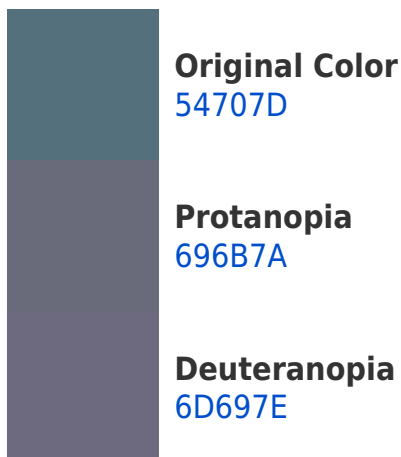

800057

000000

Previews

White Background

This preview shows how the Hex color 54707D looks on a white background.

Color Contrast Check

Large Text (above 18pt) WCAG AA ✓ Pass

Any Text WCAG AA ✓ Pass

If you want to check with other color combinations, try the [Color Contrast Checker](#).

Hex 54707D Background

This preview shows how black text looks on a background with the Hex color 54707D.

This preview shows how white text looks on a background with the Hex color 54707D.

Dichromacy

Tritanopia
53717A

Trichromacy

Original Color
54707D

Protanomaly
616D7B

Deuteranomaly
646C7E

Tritanomaly
53717B

Monochromacy

Original Color
54707D

Achromatopsia
696969

Achromatomaly
616C70

CSS Examples

Text

The CSS property to change the color of the text to Hex 54707D is called "color". The color property can be set on classes, ids or directly on the HTML element.