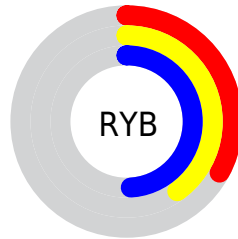

Conversions

Conversions Part 2

Format	Color
R_{YB}	84, 101, 125
Decimal	5533821
CIE _{Lab}	45.57, -6.78, -10.48
CIE _{LCh}	46, 12.479, 237.109
Yxy	14.9538, 0.2646, 0.3009
Android (android.graphics.Color)	4283723901 (0xFF54707D)
YUV	105.1100, 9.8058, -18.5135
Hunter-Lab	38.6702, -6.9637, -6.0412

Details

The Hex color **54707D** is a dark color, and the websafe version is hex **666666**. A complement of this color would be **7D6154**, and the grayscale version is **696969**.

A 20% lighter version of the original color is **87A4B2**, and **24404C** is the 20% darker color. If you saturate the color by 10%, you get **486C7D**, and if you desaturate by 10%, it is **61747D**.

Distribution

- Red (33%)
- Green (44%)
- Blue (49%)

- Red (33%)
- Yellow (40%)
- Blue (49%)

- Cyan (33%)
- Magenta (10%)
- Yellow (0%)
- Black (51%)

- Cyan (67%)
- Magenta (56%)
- Yellow (51%)

Brightness & Saturation Gradients

These gradients show how the Hex color 54707D changes by changing the brightness by 10 percent. The first figure shows a shift by +10% for each color and the second figure -10%.

Similar to the brightness gradients but the following saturation gradients show a change of the Hex color 54707D by changing the saturation by 10% instead.